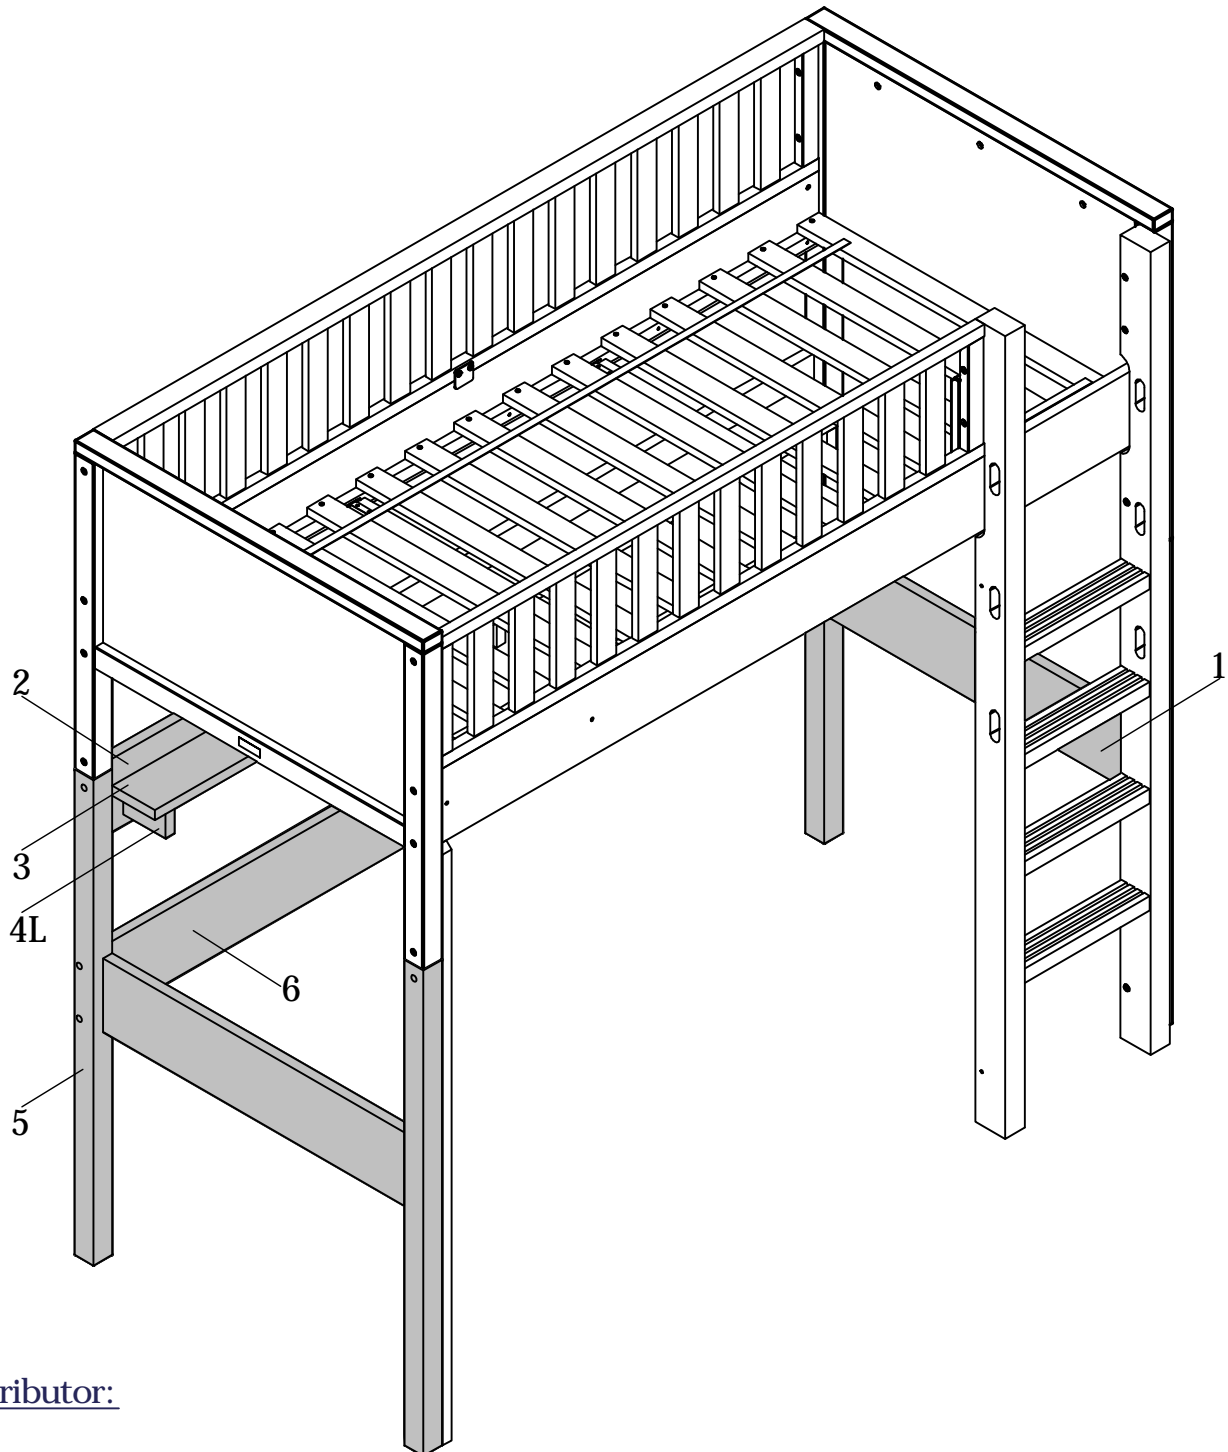

bopita®

ASSEMBLY INSTRUCTION
MONTAGE HANDLEIDING
MONTAGE ANLEITUNG
NOTICE DE MONTAGE
MANUAL DE MONTAJE

UK
NL
D
F
ESP

MODEL :NORDIC
TYPE :SUPPORTSET HS XL
COLOUR :WHITE
ART.CODE :422139.11.

Distributor:

BOPITA
Energieweg 1
6662 NS Elst
The Netherlands

www.bopita.com

11.05.2020.

A 	B 	C 	D 	E 	F 
M6X100 4X	M6 4X	M6X35 8X		4X < 8X40 16X	1X
artcode: 441028	artcode: 442004	artcode: 441013	artcode: 442013	artcode:	artcode: 445001
G 	H 	I 	J 		
	7X	7X	2X 3,5X16 20X		
artcode: 444003	artcode: 444004	artcode:	artcode: 431006		